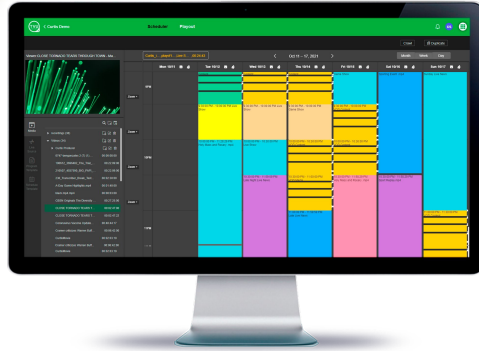

Cloud-native backup channel for broadcaster's existing on-premise channel

Provides full redundancy for when your broadcast channel goes down. A low cost life insurance policy for your primary product.

Fully secured, hack proof channel management designed to destroy bad actors and keep your station safe.

Channel can serve as a backup that you spin up only when you need it and run from anywhere in the world.