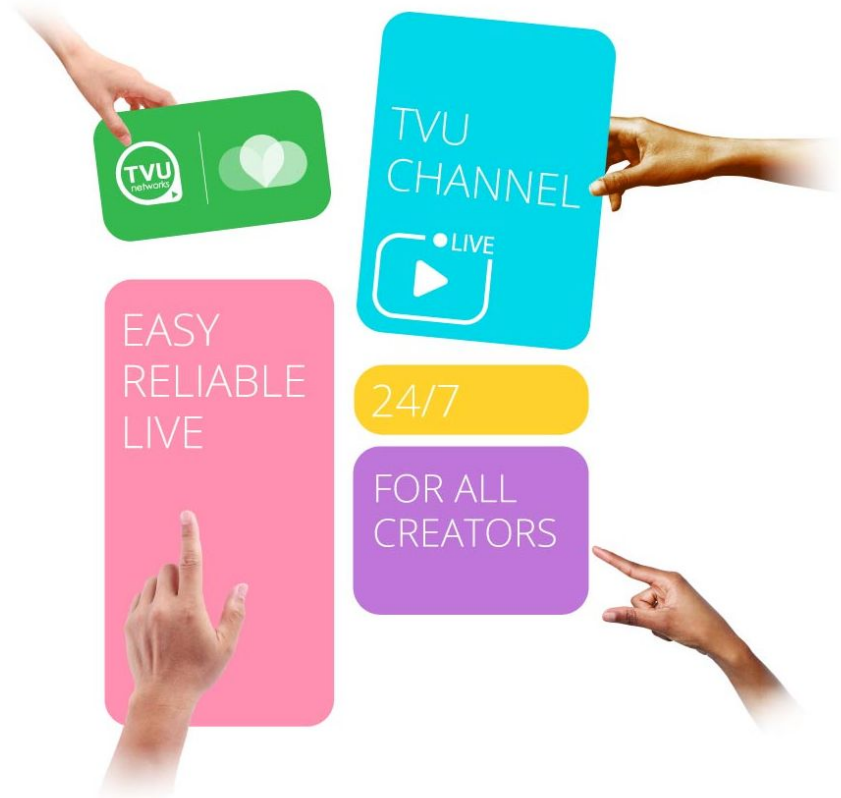

Some single click playout features include:

Break-in live video or switch programs instantly at any time

Breaking news auto-recording

Schedule or manually insert graphic overlays

Output Electronic Program Guides

Instant on or scheduled Ticker/Crawl

Program interrupt for instant changes