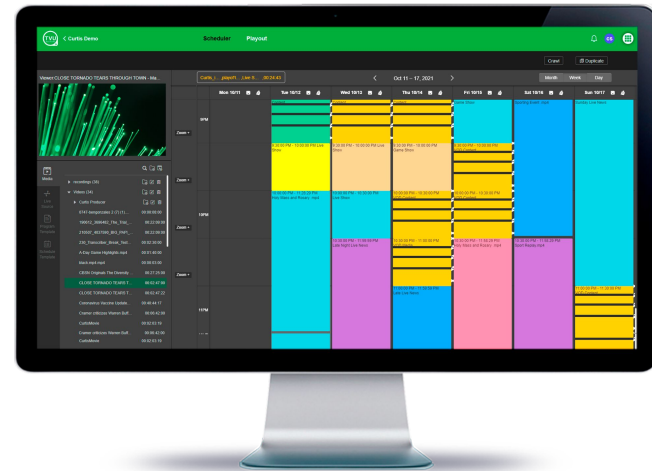

SET UP YOUR DIGITAL CHANNEL IN MINUTES

Thank you for joining TVU Networks live webinar
1 February 2022