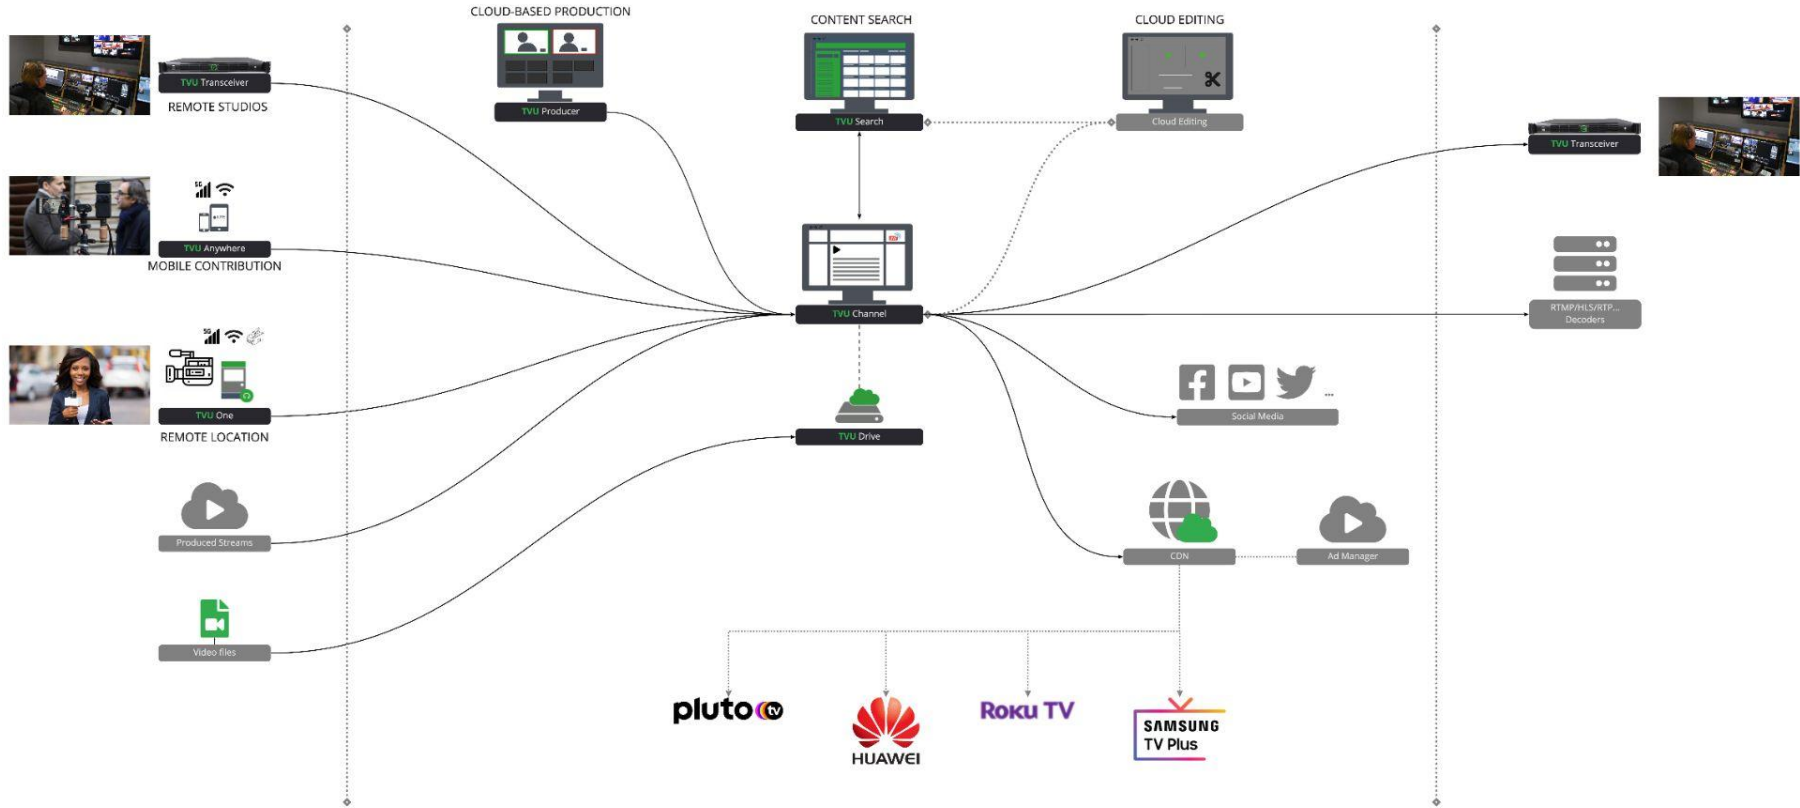

Break-in live video or switch programs instantly at any time

Breaking news auto-recording

Schedule or manually insert graphic overlays

Output Electronic Program Guides

Instant on or scheduled Ticker/Crawl

Program interrupt for instant changes

TVU Channel - Easier than Ever

Easy for one person to operate and manage

Integrates effortlessly with all TVU solutions

Built for live production and program playout

Accessible by multiple users at the same time

Syndicate to multiple platforms at once

Social media single click connection

Cloud-native backup channel for broadcaster's existing on-premise channel

Provides full redundancy for when your broadcast channel goes down. A low cost life insurance policy for your primary product.

Fully secured, hack proof channel management designed to destroy bad actors and keep your station safe.

Channel can serve as a backup that you spin up only when you need it and run from anywhere in the world.