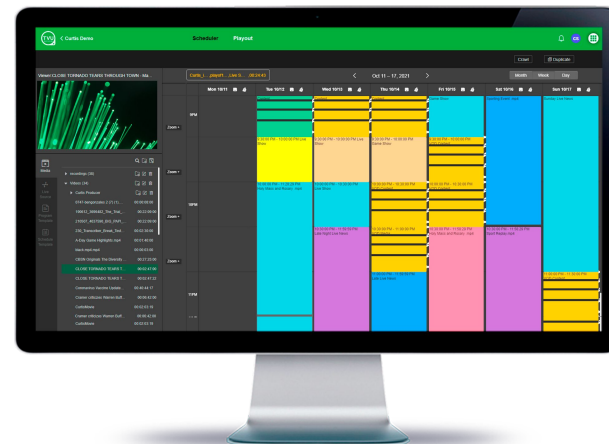

Thank you

TVU Channel:
www.tvunetworks.com/products/tvu-channel/
[Start your 15-day free trial](#)

Get in contact:
W: www.tvunetworks.com/contact-us/
E: support@tvunetworks.com