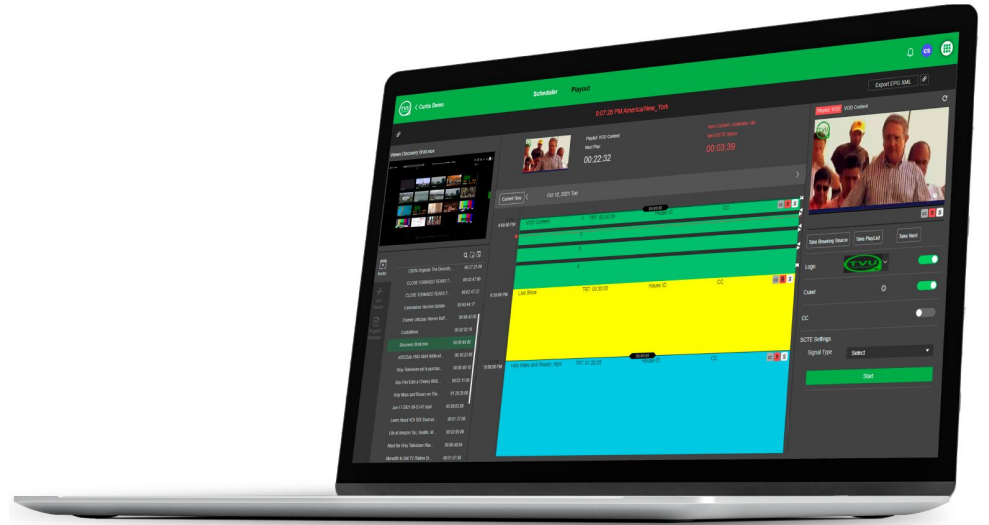

TVU Channel - Easier than Ever

Easy for one person to operate and manage

Integrates effortlessly with all TVU solutions

Built for live production and program playout

Accessible by multiple users at the same time

Syndicate to multiple platforms at once

Social media single click connection