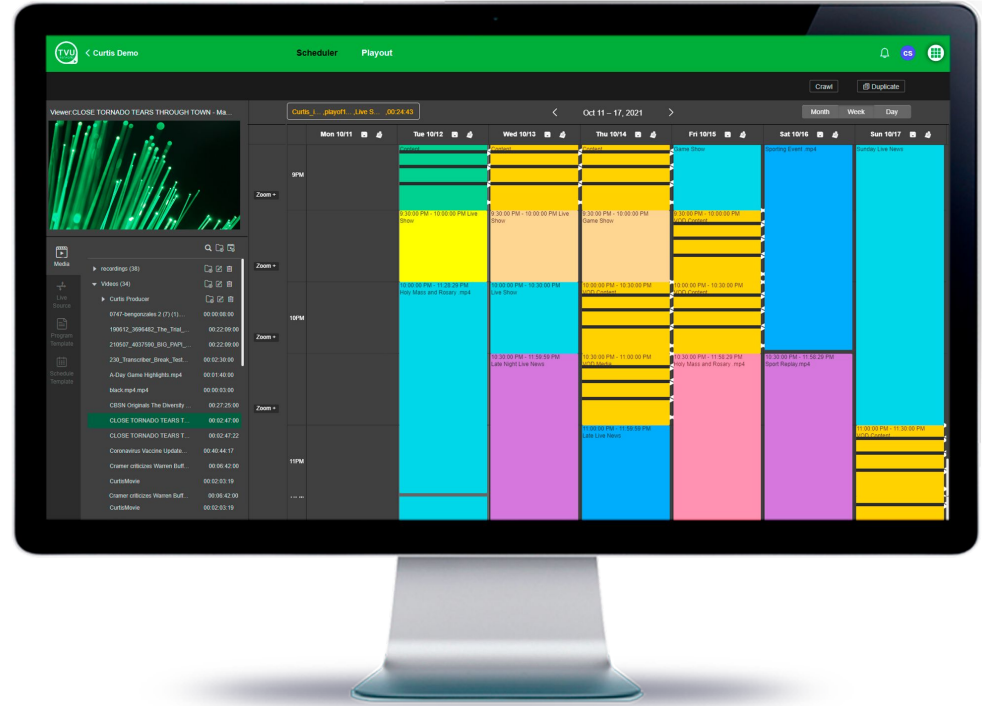

TVU Producer
TVU Partyline™
TVU CAS
TVU MediaMind

TVU Channel
TVU MediaMind
TVU RPS
Cloud RX
Server

TVU Products

Third-Party Integrations

RTMP, SRT, SMPTE, NDI,
YouTube, HTML ...

VIMOND
SINGULAR.LIVE
ENPS

FLOWICS
NEVER.NO
BLACKBIRD

CLOUD PLOUT, SCHEDULING, LIVE PROGRAMMING, AND MORE

The easiest way to manage and launch your 24/7 live digital channel for live broadcasting over the air, on cable, OTT, apps, social media, and websites.

Break-in live video or switch programs instantly at any time

Breaking news auto-recording

Schedule or manually insert graphic overlays

Output Electronic Program Guides

Instant on or scheduled Ticker/Crawl